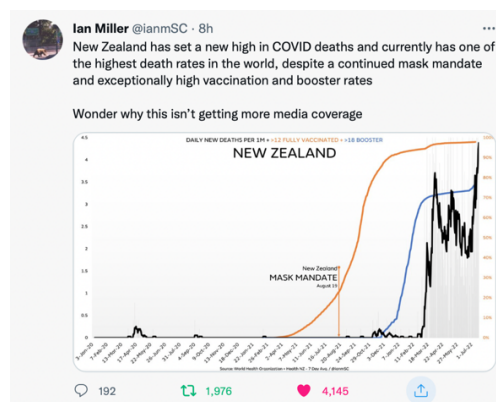

August 16, 2022

Covid Climbing in Masked Countries

Face masks don't work against airborne viruses. New Zealand has imposed a mask mandate for 12 months. Their population is also nearly 100 percent injected. Yet, they have set a new high in Covid deaths and have one of the highest death rates in the world. Clearly, masks don't work.

But mask mandates are trying to crawl back to life in America, such as the San Diego school mandate. Meanwhile, Connecticut no longer requires masks in hospitals and long-term care settings, where the most-at-risk interact, but the state permits mandates in schools, where the least-at-risk learn and play. Logic has never been part of the mask mandate equation. Do not allow yourself to be masked again.

“San Diego Unified President Dr. Sharon Whitehurst-Payne defends indoor mask mandate,” KUSI News, July 18, 2022: <https://bit.ly/3PlcmzA>

“Facing Your Face Mask Duties – A List of Statewide Orders,” Littler Mendelson, Littler, August 8, 2022: <https://bit.ly/3QDVrJx>

TWEET: Ian Miller, @ianmSC, Twitter, July 20, 2022: <https://bit.ly/3dpaF6O>

Presented daily by Twila Brase, President and Co-founder
Citizens' Council for Health Freedom.

*The Health Freedom Minute is now heard in 48 states:
Mon-Fri on more than 850 radio stations nationwide*

cchfreedom.org / info@cchfreedom.org / 651-646-8935